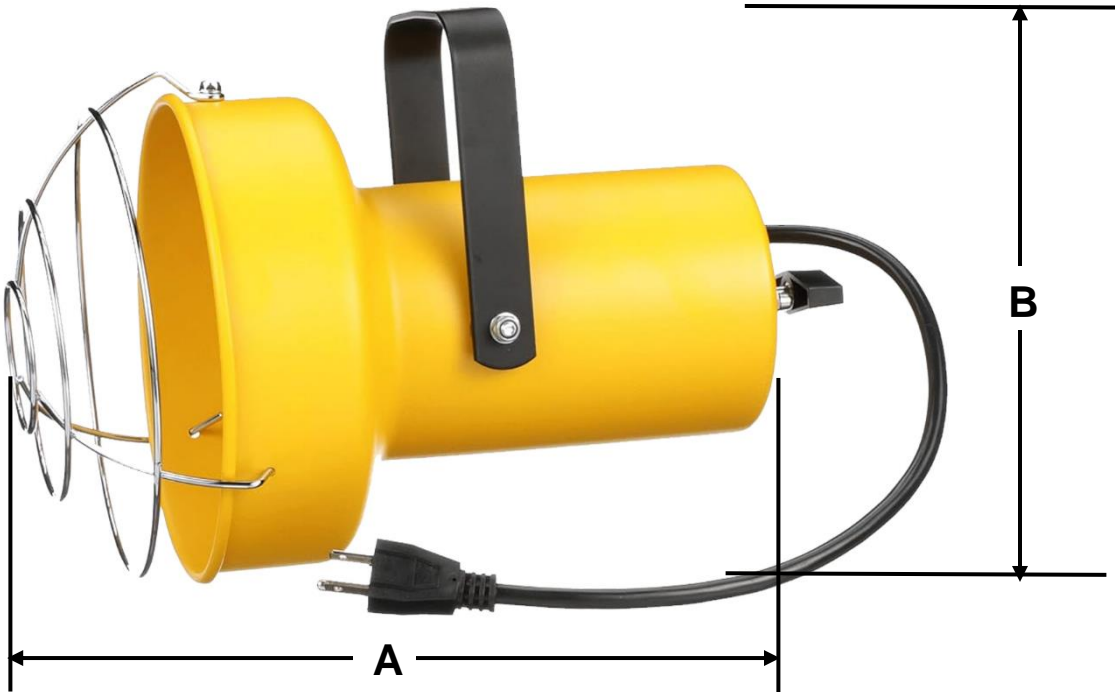

DKL-INC

Optional Modular Lights

Data Sheet

Dimensions (In) of DKL-INC Optional Modular Lights

Series	Width A	Height B	Depth C
USDKL-001	12	9.5	8